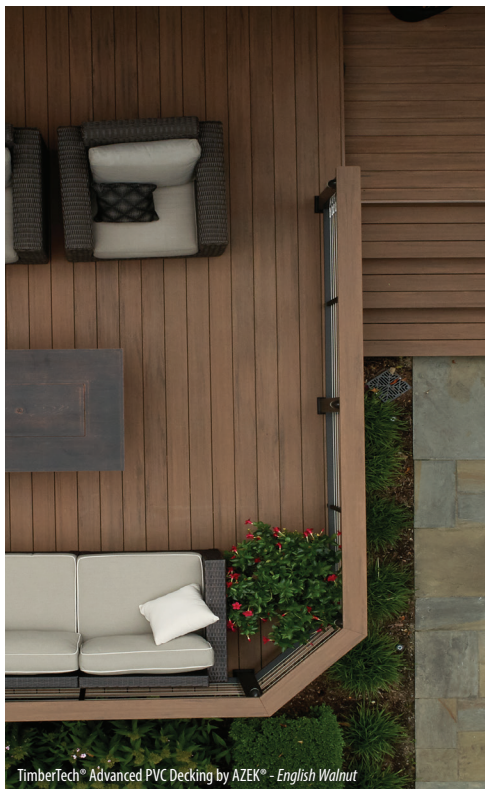

Trex Select™ EARTH TONES
The perfect pairing of price and minimal maintenance.
\$\$\$ [Solid Scalloped] 10 15 ★★

- PEBBLE GREY
- WINCHESTER GREY
- SADDLE
- WOODLAND BROWN
- MADEIRA

Trex Enhance™ NATURALS
The beauty of wood with the ease of composite.
\$\$ [Solid Scalloped] 10 ★

- FOGGY WHARF
- ROCKY HARBOR
- TOASTED SAND
- COASTAL BLUFF

Trex Enhance™ BASICS
Priced to put the pressure on treated lumber.
\$ [Solid Scalloped] 10 ★

- CLAM SHELL
- BEACH DUNE
- SADDLE

TimberTech™ Advanced PVC Decking by AZEK® - English Walnut